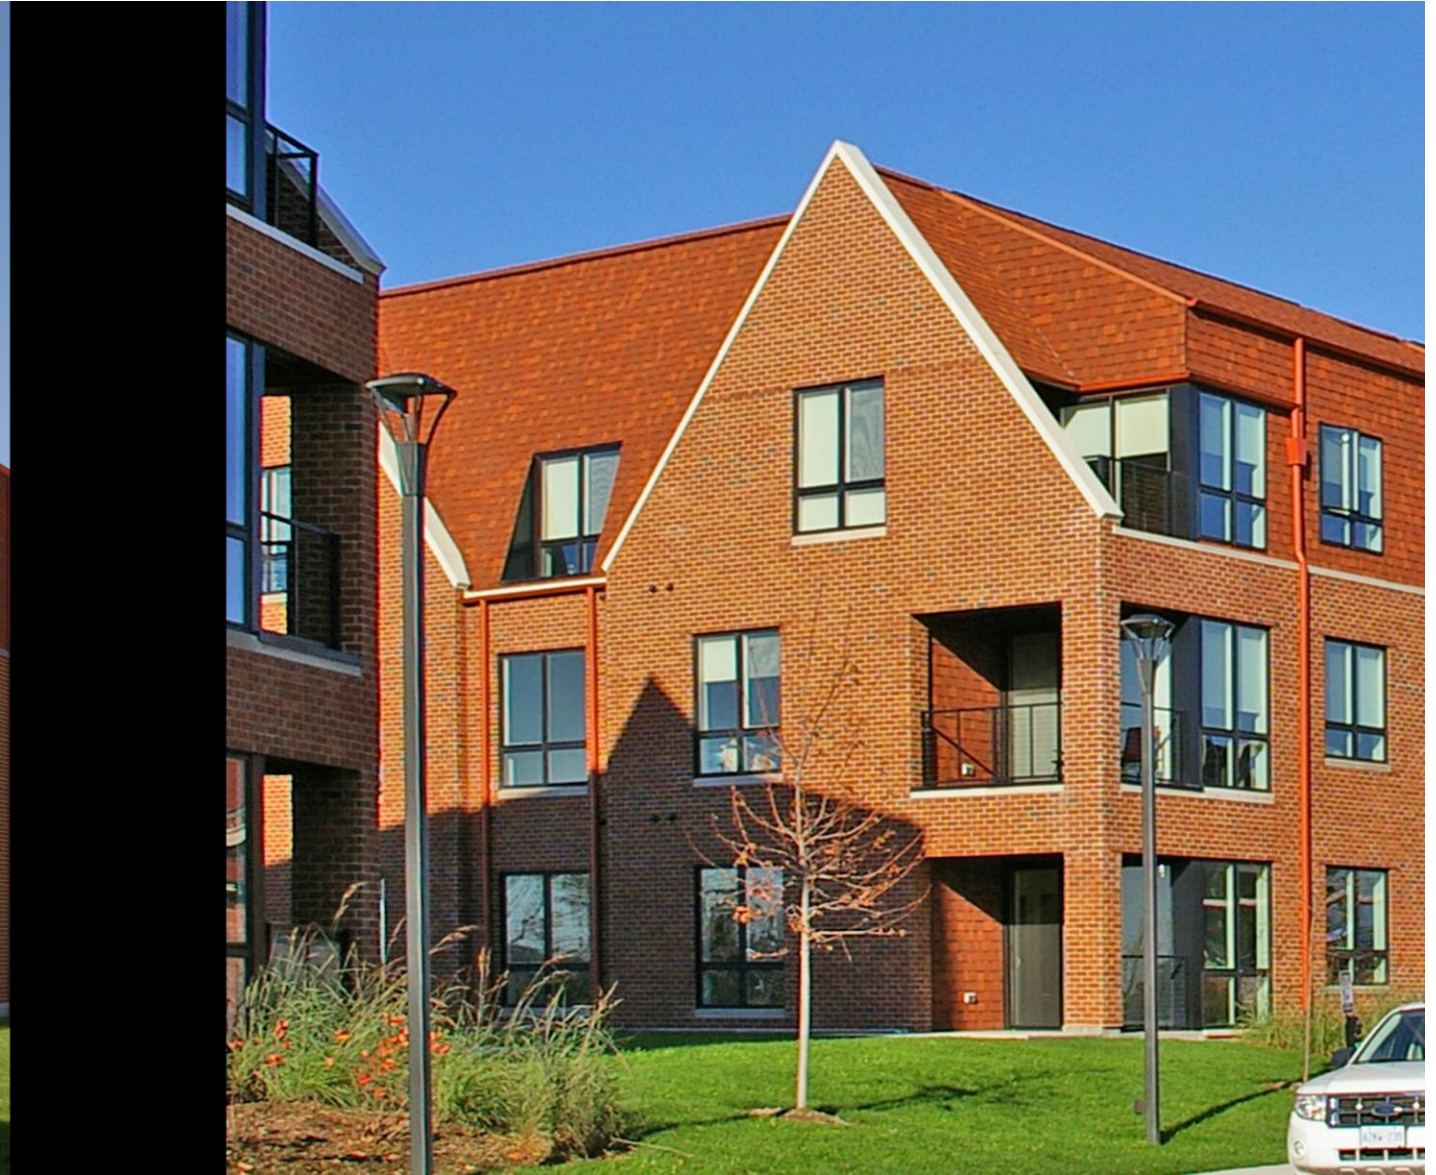

OPTION 1: Asphalt shingles in the recessed slot matching in the Colonial Red color

Rendering with asphalt shingles cladding

Photograph of existing building

OPTION 2: Horizontal lap siding in the recessed slot in a dark gray color

Rendering with horizontal lap siding

Photograph of existing building