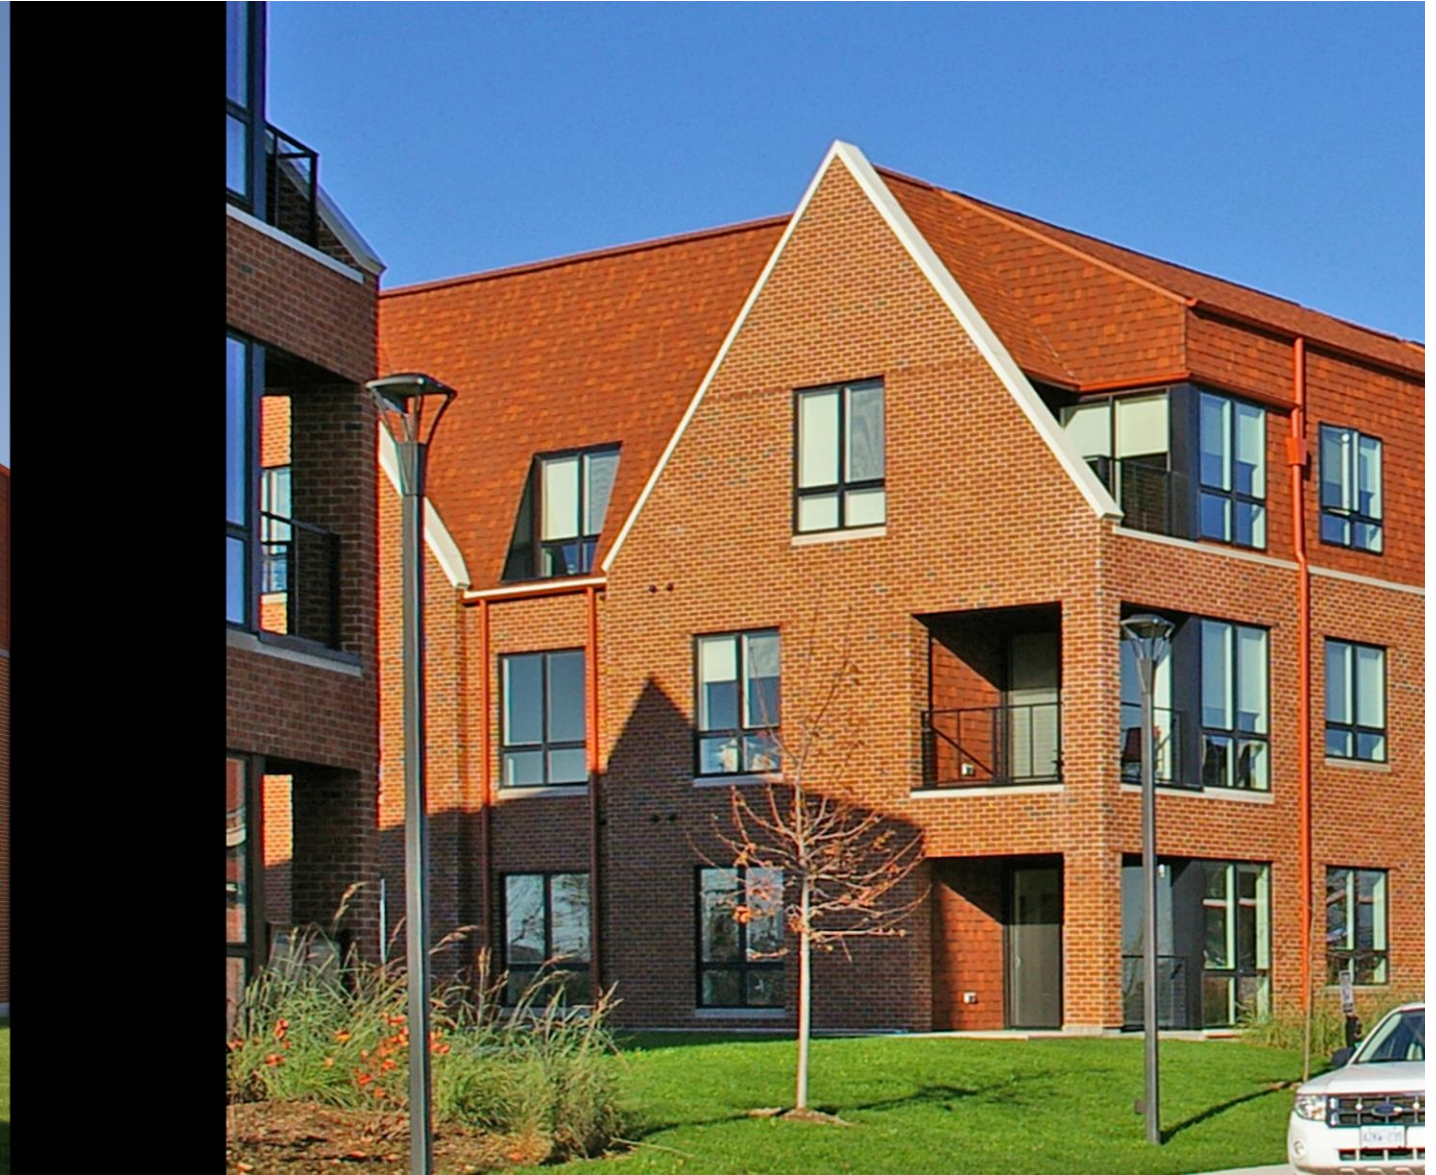

OPTION 1: Asphalt shingles in the recessed slot matching in the Colonial Red color

Rendering with asphalt shingles cladding

Photograph of existing building

OPTION 2: Horizontal lap siding in the recessed slot in a dark gray color

Rendering with horizontal lap siding

Photograph of existing building