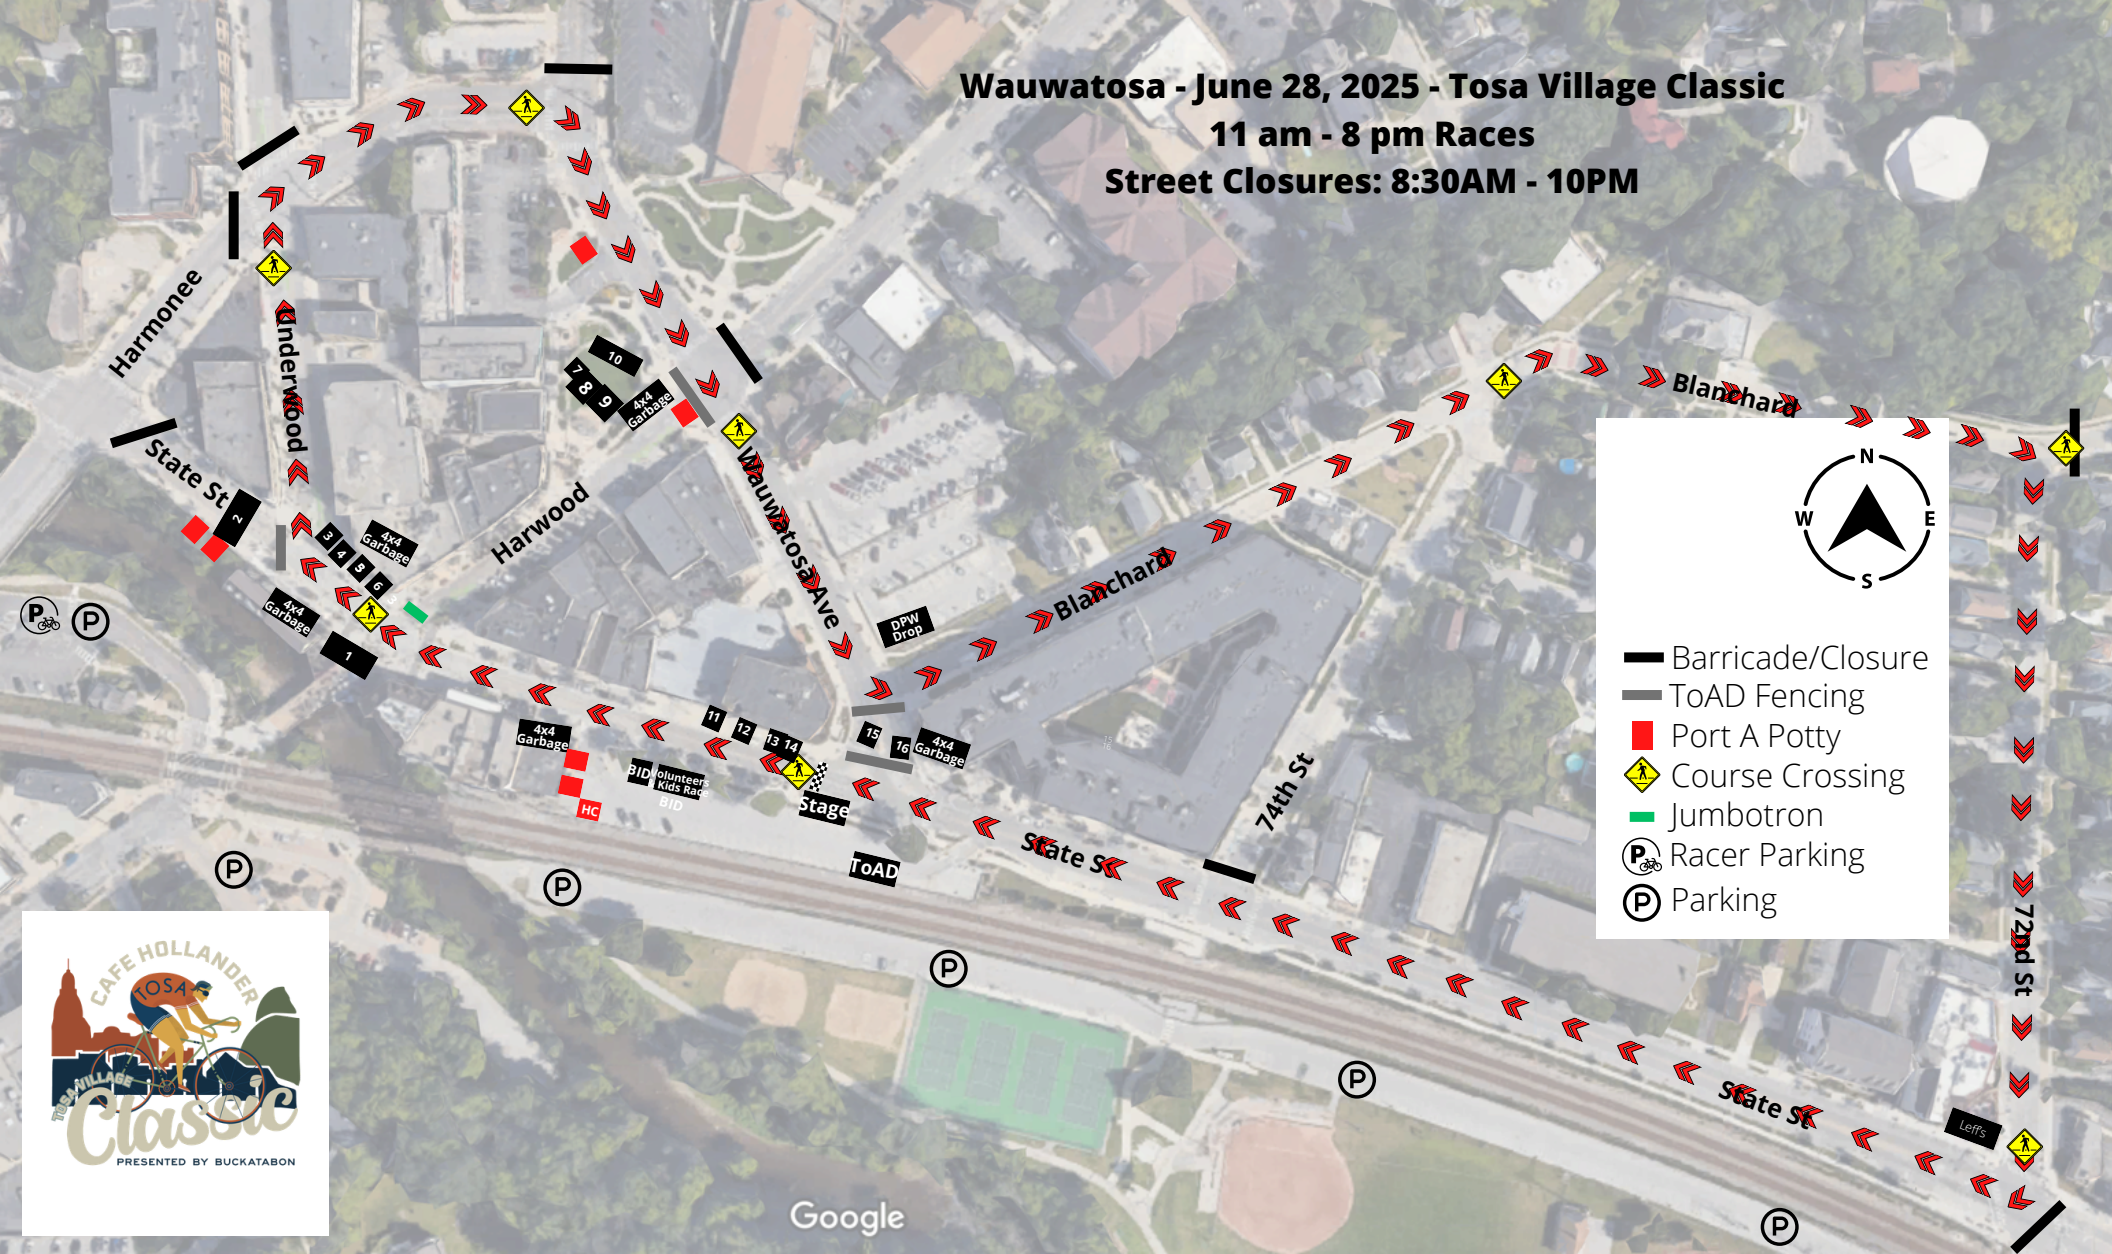

Wauwatosa - June 28, 2025 - Tosa Village Classic

11 am - 8 pm Races

Street Closures: 8:30AM - 10PM

- Barricade/Closure
- ToAD Fencing
- Port A Potty
- ▲ Course Crossing
- Jumbotron
- Ⓟ_{bike} Racer Parking
- Ⓟ Parking