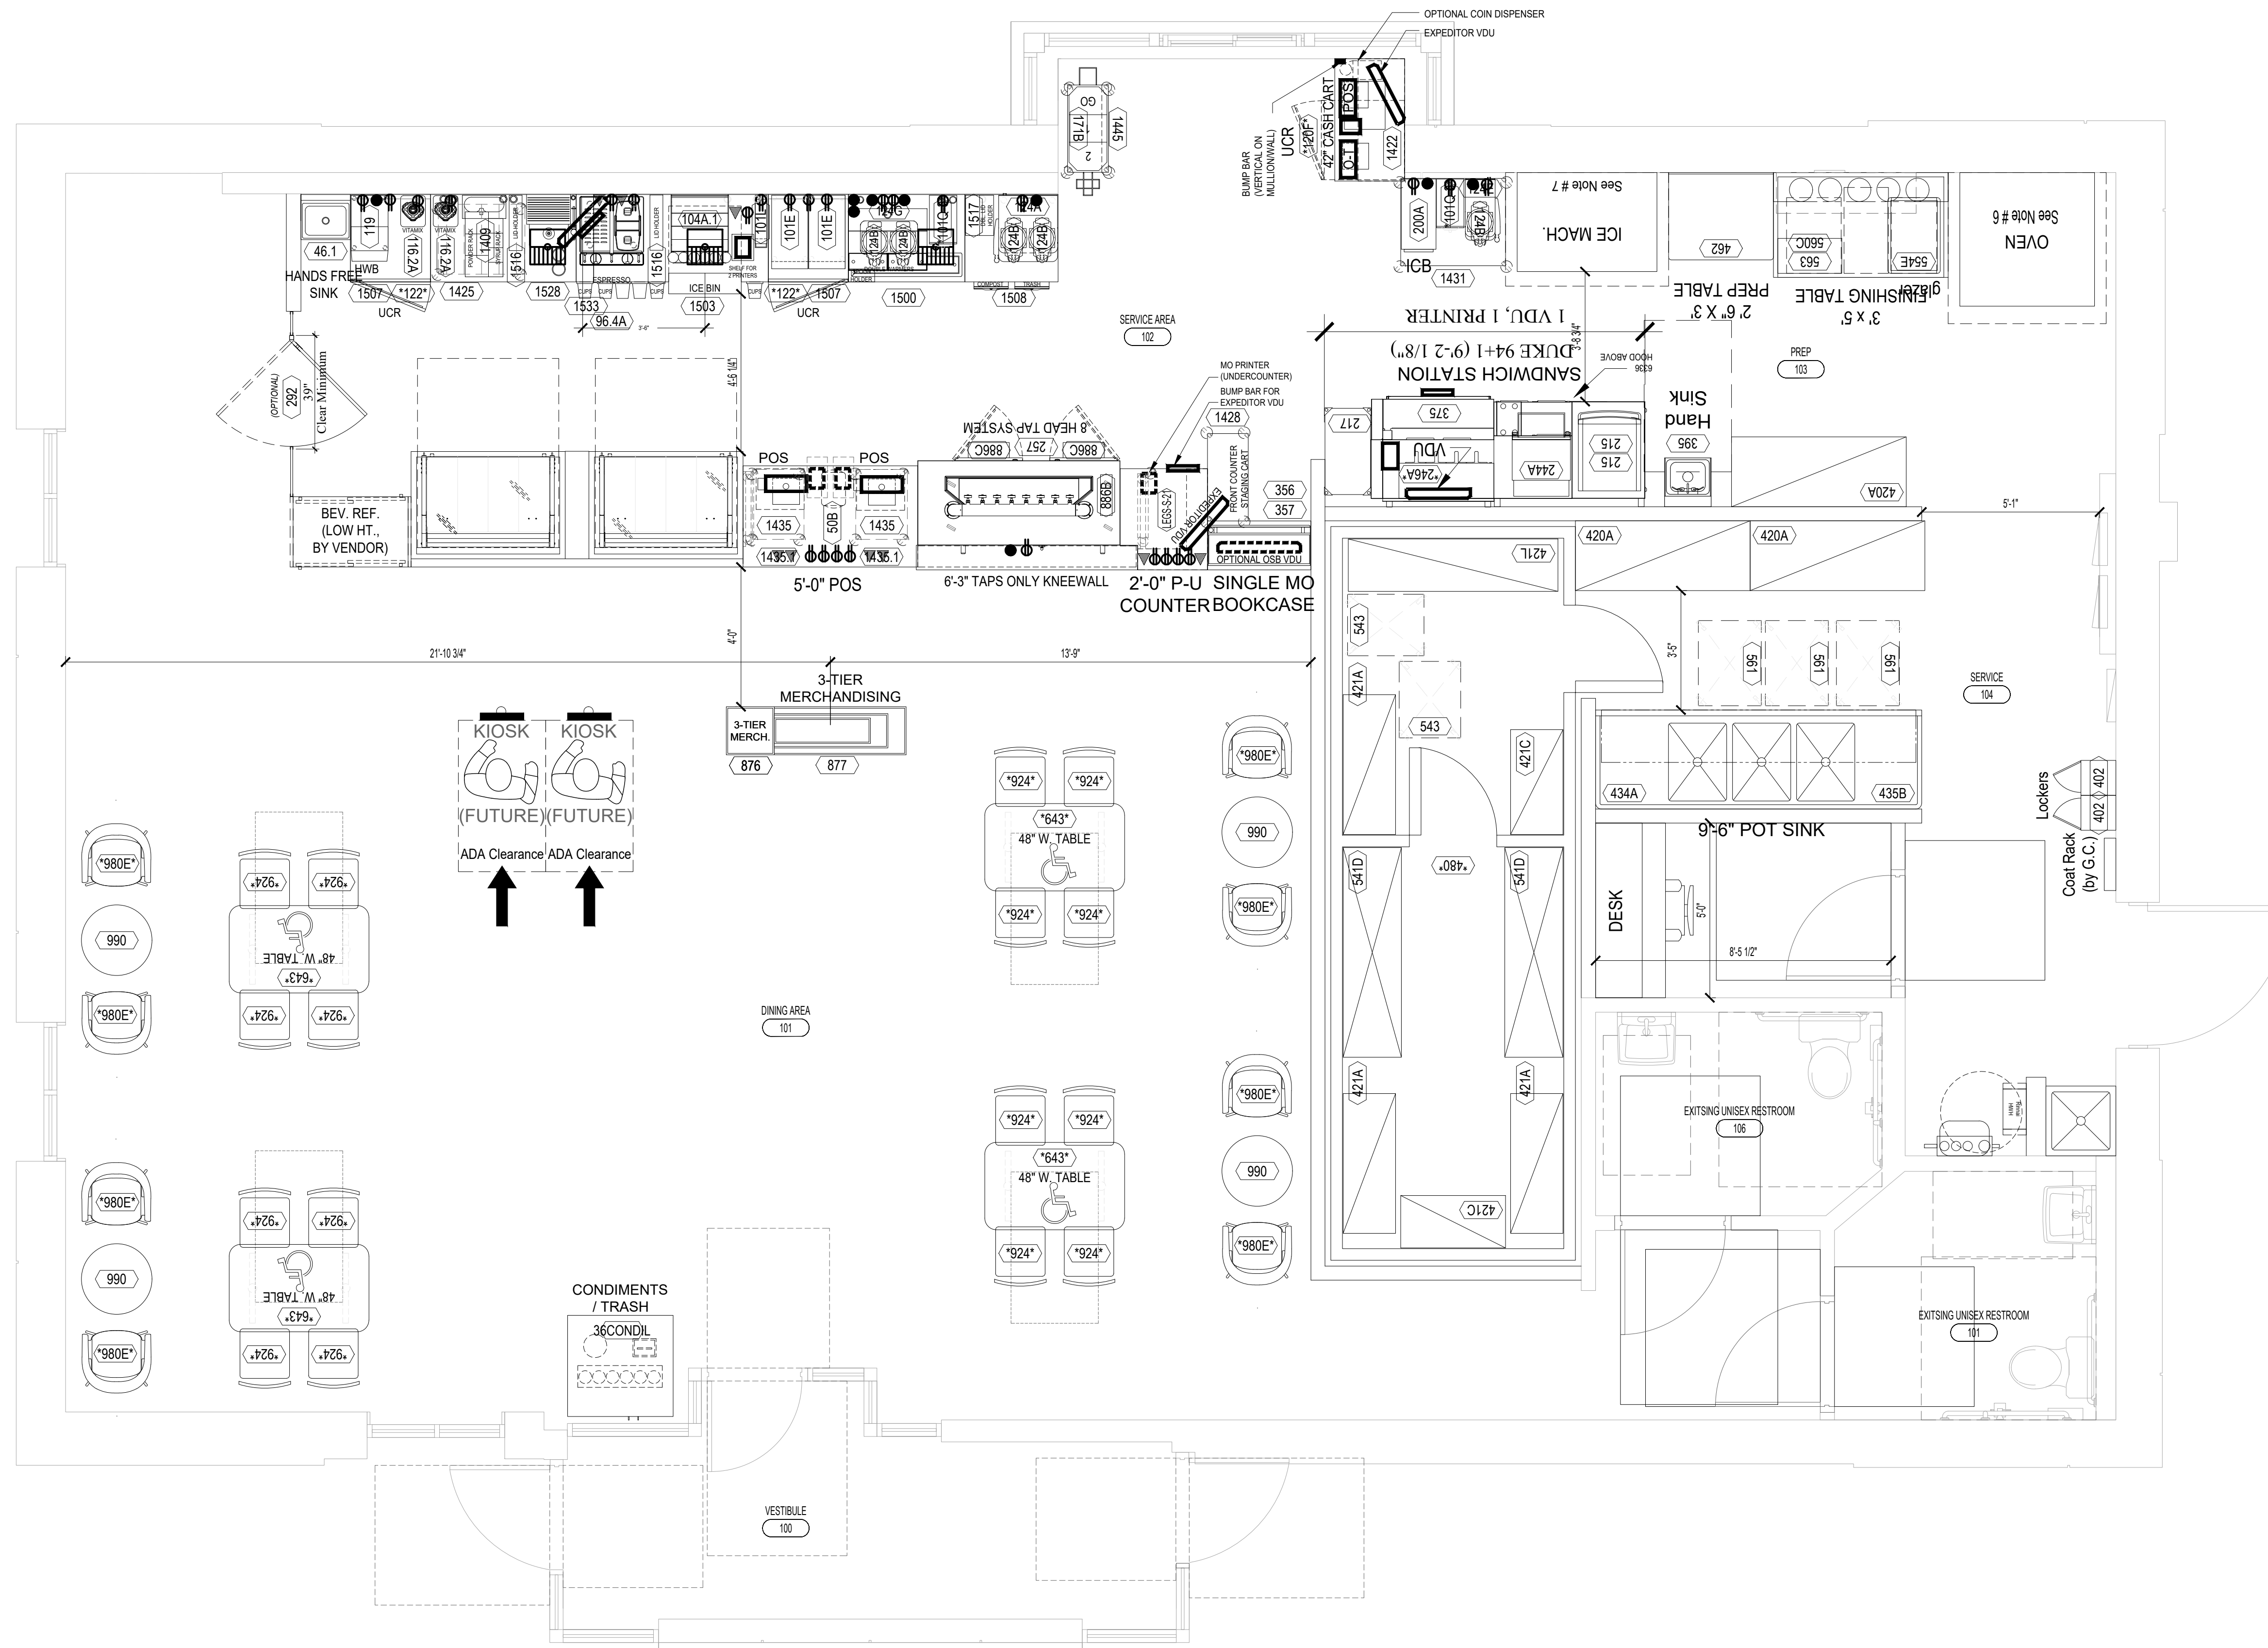

DD "WELCOME BACK" / "ENTER"
 DIRECTIONAL SIGN
 DRIVE THRU BRANDED
 GRAPHIC WITH ARROW
 WELCOME POINT BRANDED
 GATEWAY WITH HEIGHT
 LIMITATION BAR
 DT ENTRANCE GRAPHIC
 ORDER CANOPY WITH
 INTEGRATED SPEAKER
 DIGITAL MENU BOARD

DT PICKUP WINDOW
 DT WINDOW LOOP

N. MAYFAIR ROAD

1 SITE PLAN
 SCALE: 3/32"=1'-0"

1 TEST FIT
SCALE: 3/8"=1'-0"