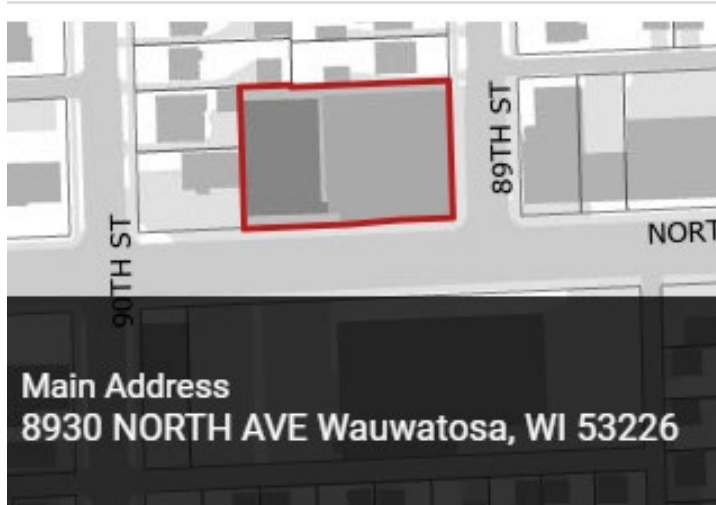

Location

Applicant *

Ray's Growler Gallery

D/B/A: *

Ray's Bar

Date(s) & Time(s) of events: *

Sunday, July 20th from 1-4pm for
our Patio Palooza.