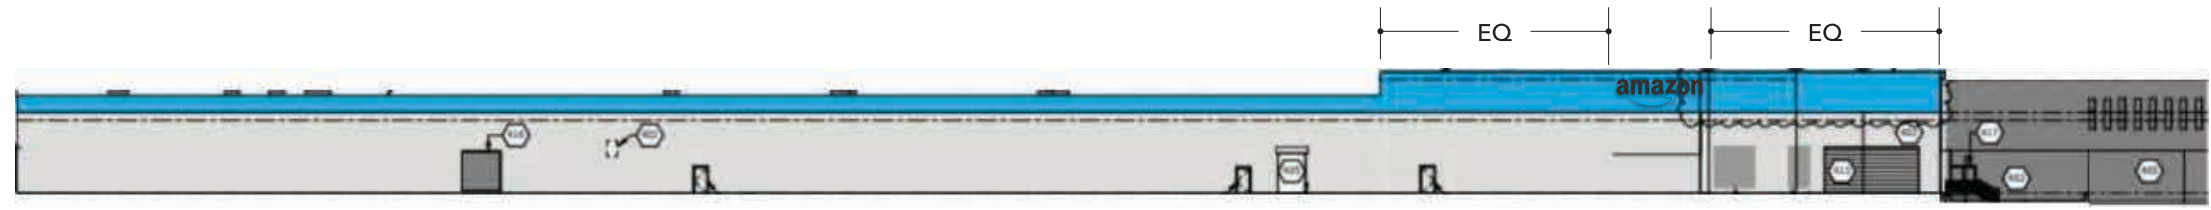

FACE-LIT LETTERS

1 - FACE-LIT LETTERS

Illumination: Internal White LEDs
Faces: 3/16" 2406 Acrylic w/ 3M 3635-222 Black Dual-Color Film -
Returns: 5" Deep .063" Coil Painted Black, Satin Finish -
Retainer: 1" Formed Aluminum Painted to Match Faces, Satin Finish -
Installation: Stud Mount Flush to Wall

2 - FACE-LIT SMILE

Illumination: Internal White LEDs
Faces: 3/16" 2406 Acrylic w/ 3M 3630-147 Light European Blue Vinyl -
Returns: 5" Deep .063" Coil Painted Black, Satin Finish -
Retainer: 1" Formed Aluminum Painted to Match Faces, Satin Finish -
Installation: Stud Mount Flush to Wall

1 Proposed East Elevation - DAY VIEW
SCALE: 1"=50'