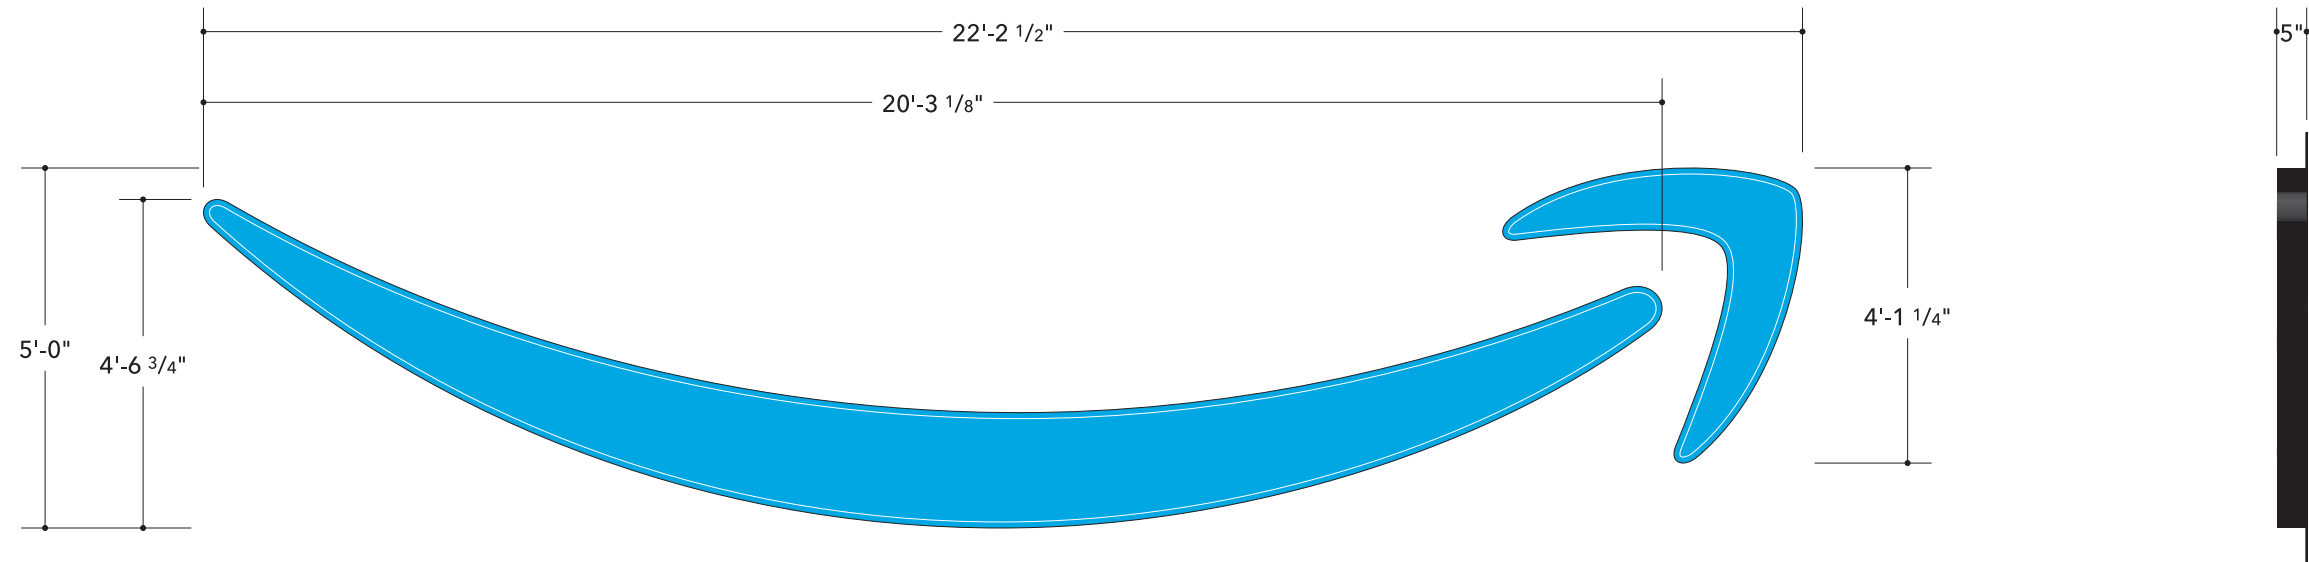

Shape: Square

Size: 4" x 4"

Color: Paint White, Satin Finish – □

Installation: Direct Bury

FACE-LIT LOGO

1 - FACE-LIT SMILE

Illumination: Internal White LEDs
Faces: 3/16" White Lexan w/ 3M 3630-147 Light European Blue Vinyl
Returns: 5" Deep .063" Coil Painted Black, Satin Finish
Retainer: 1" Formed Aluminum Painted to Match Faces, Satin Finish
Installation: Stud Mount Flush to Wall

1 Proposed East Elevation - DAY VIEW
 SCALE: 1"=50'

2 Proposed East Elevation - NIGHT VIEW
 SCALE: 1"=50'

3 Sign Detail
 SCALE: 3/8"=1'