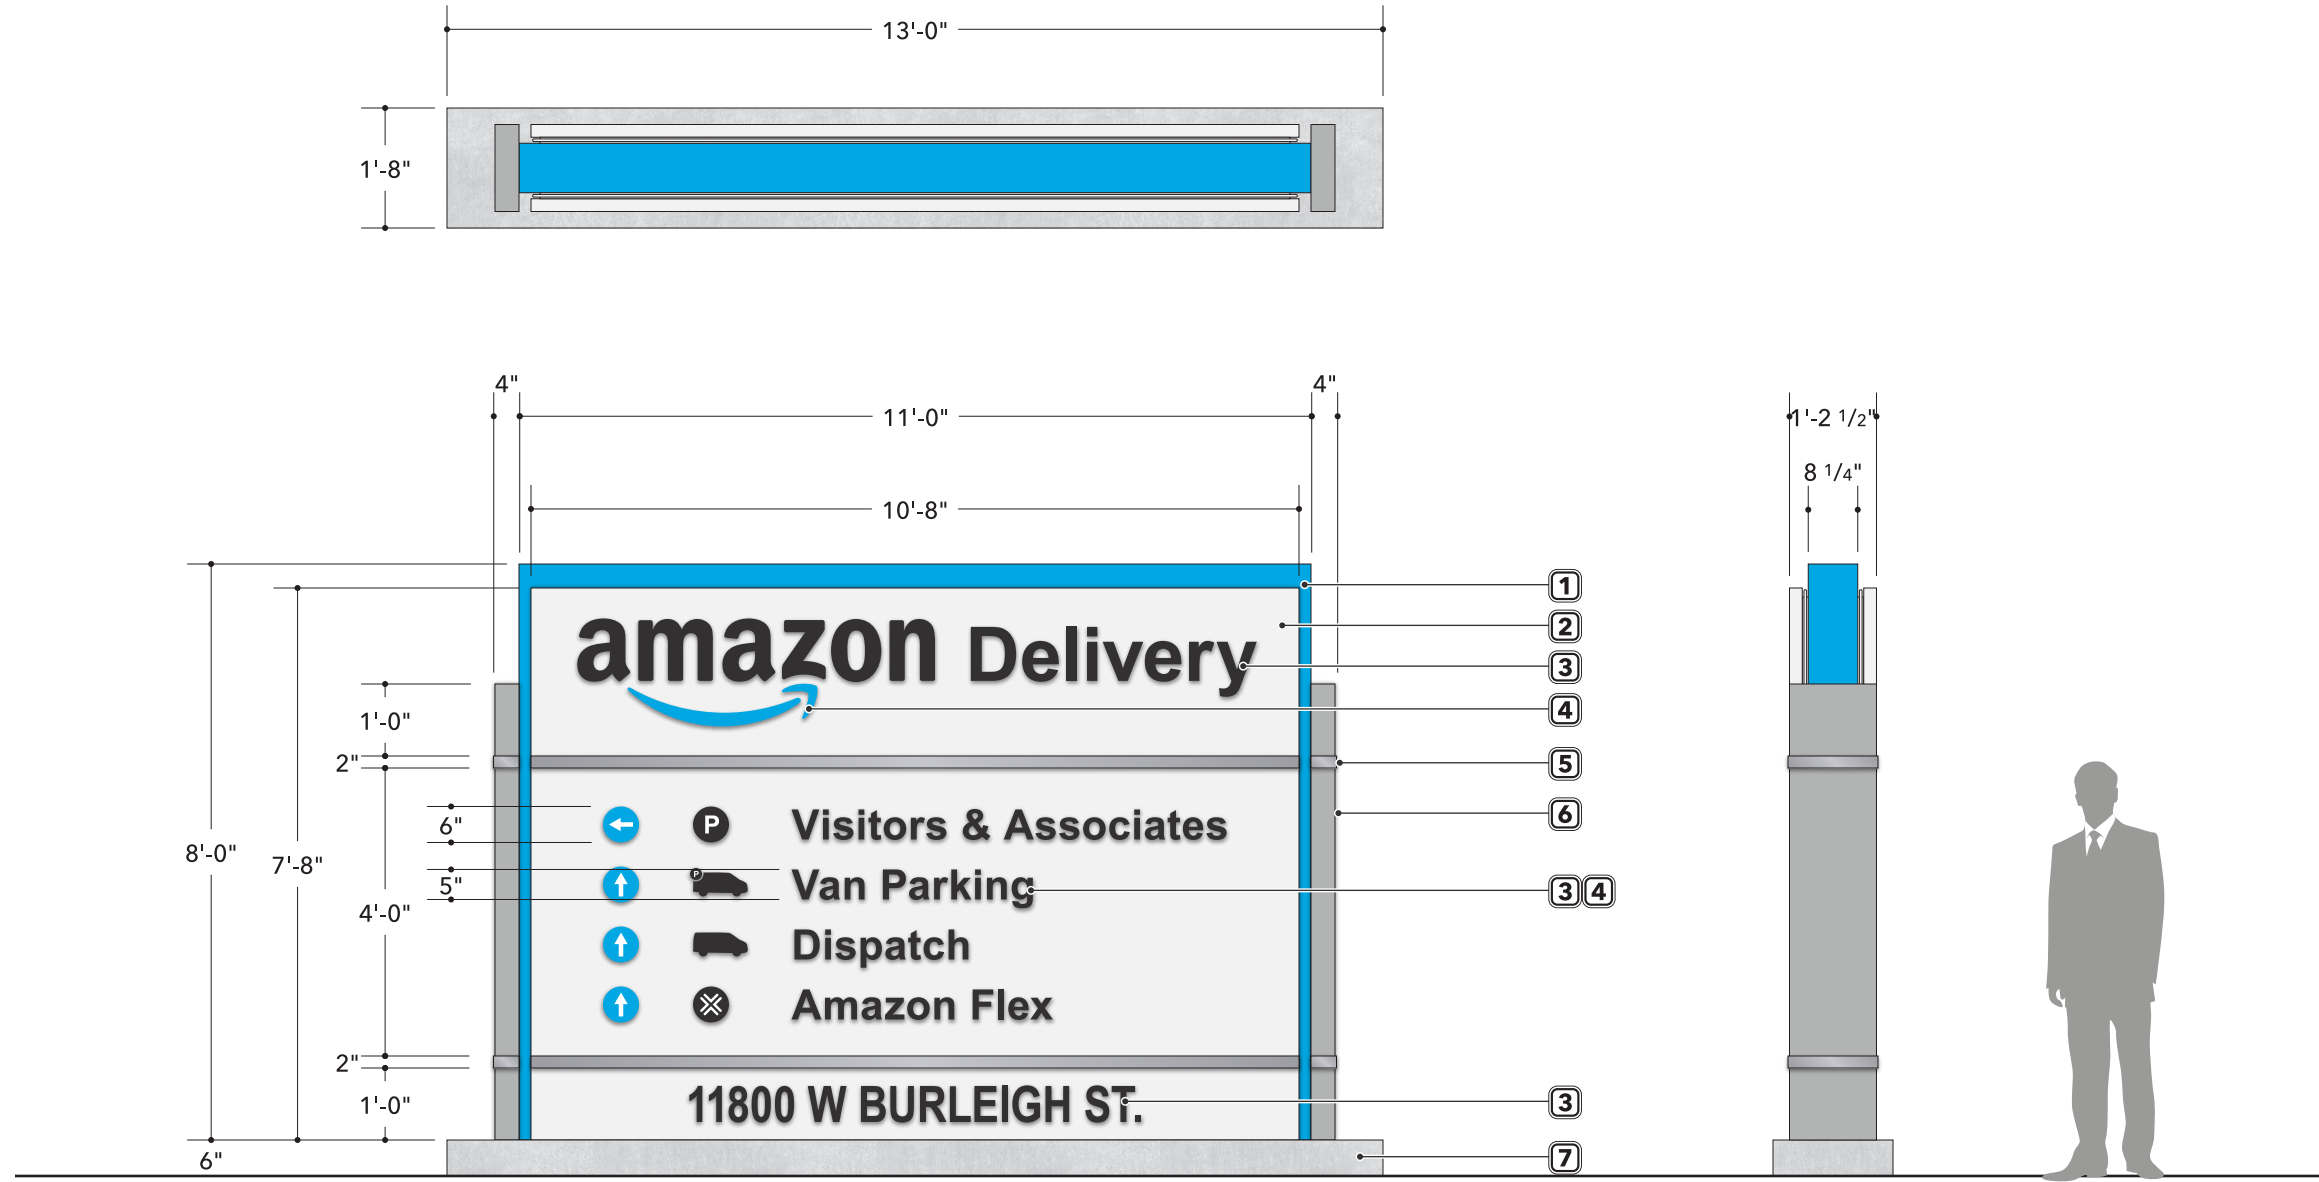

D/F LIT MONUMENT

1 - CABINET

Material: Fabricated Aluminum
Color: Paint to Match PMS 2995c Blue, Satin Finish – ■

2 - LIT CABINET

Illumination: Internal White LEDs, Recessed White LED Border Tubing Around Perimeter of Cabinet
Material: Fabricated Aluminum
Color: Paint White, Satin Finish – □ |

3 - GRAPHICS

Material: Push-Thru Acrylic, 1/4" Proud
Color: Clear, 2nd Surface Diffuser, 1st Surface 3M 3630-22 Black Vinyl – ■

4 - GRAPHICS

Material: Push-Thru Acrylic, 1/4" Proud
Color: Clear, 2nd Surface Diffuser, 1st Surface 3M 3630-147 Light European Blue Vinyl – ■

5 - DIVIDERS

Material: 1/4" Aluminum Bar Stock
Color: Paint Brushed Aluminum, Satin Finish – ■

6 - COLUMNS

Material: Fabricated Aluminum
Color: Paint to Match PMS 421c Gray, Satin Finish – ■

7 - BASE

Material: Cast In Place Concrete

1 Sign Detail