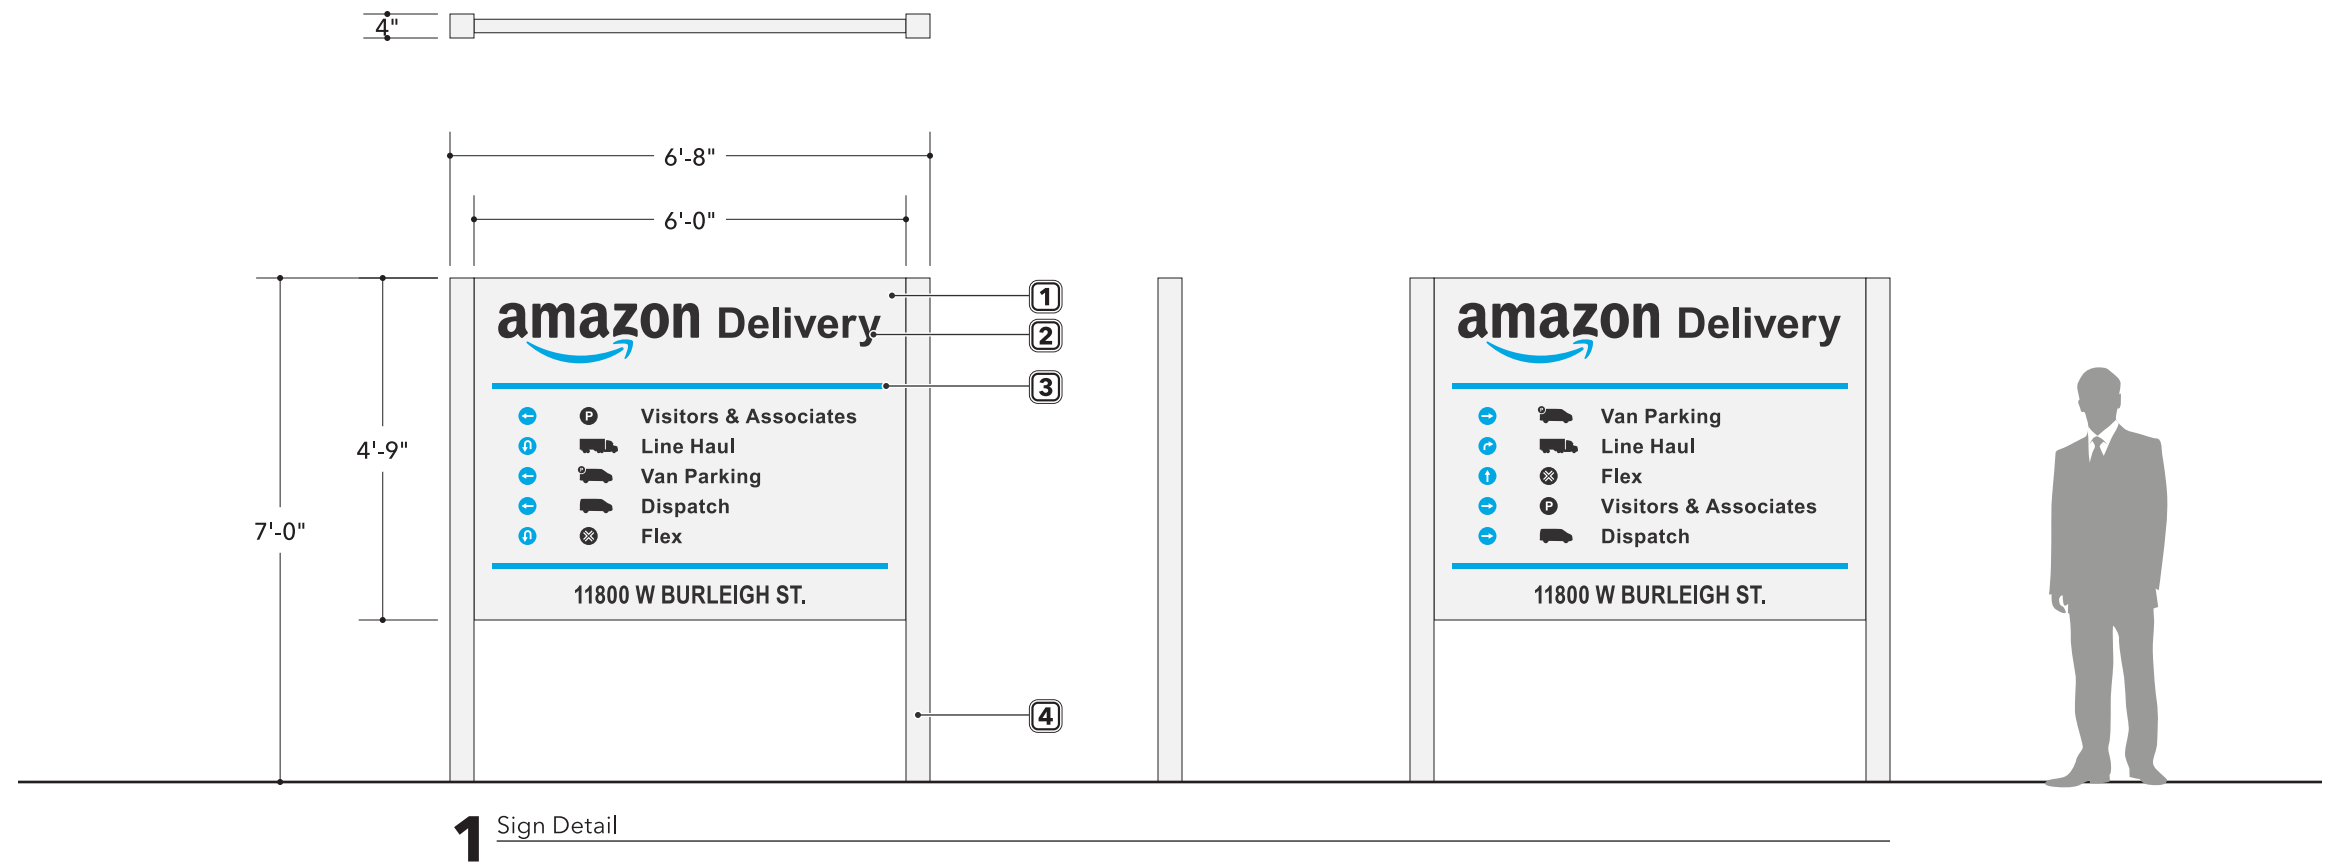

D/F POST & PANEL

1 - PANEL

Material: 2" Deep Fabricated Aluminum

Color: Paint White, Satin Finish – □

2 - GRAPHICS

Material: Vinyl

Color: 3M 3630-22 Black – ■

3 - GRAPHICS

Material: Vinyl

Color: 3M 3630-147 Light European Blue – ■

4 - POST

Material: Aluminum

Shape: Square

Size: 4" x 4"

Color: Paint White, Satin Finish – □

Installation: Direct Bury