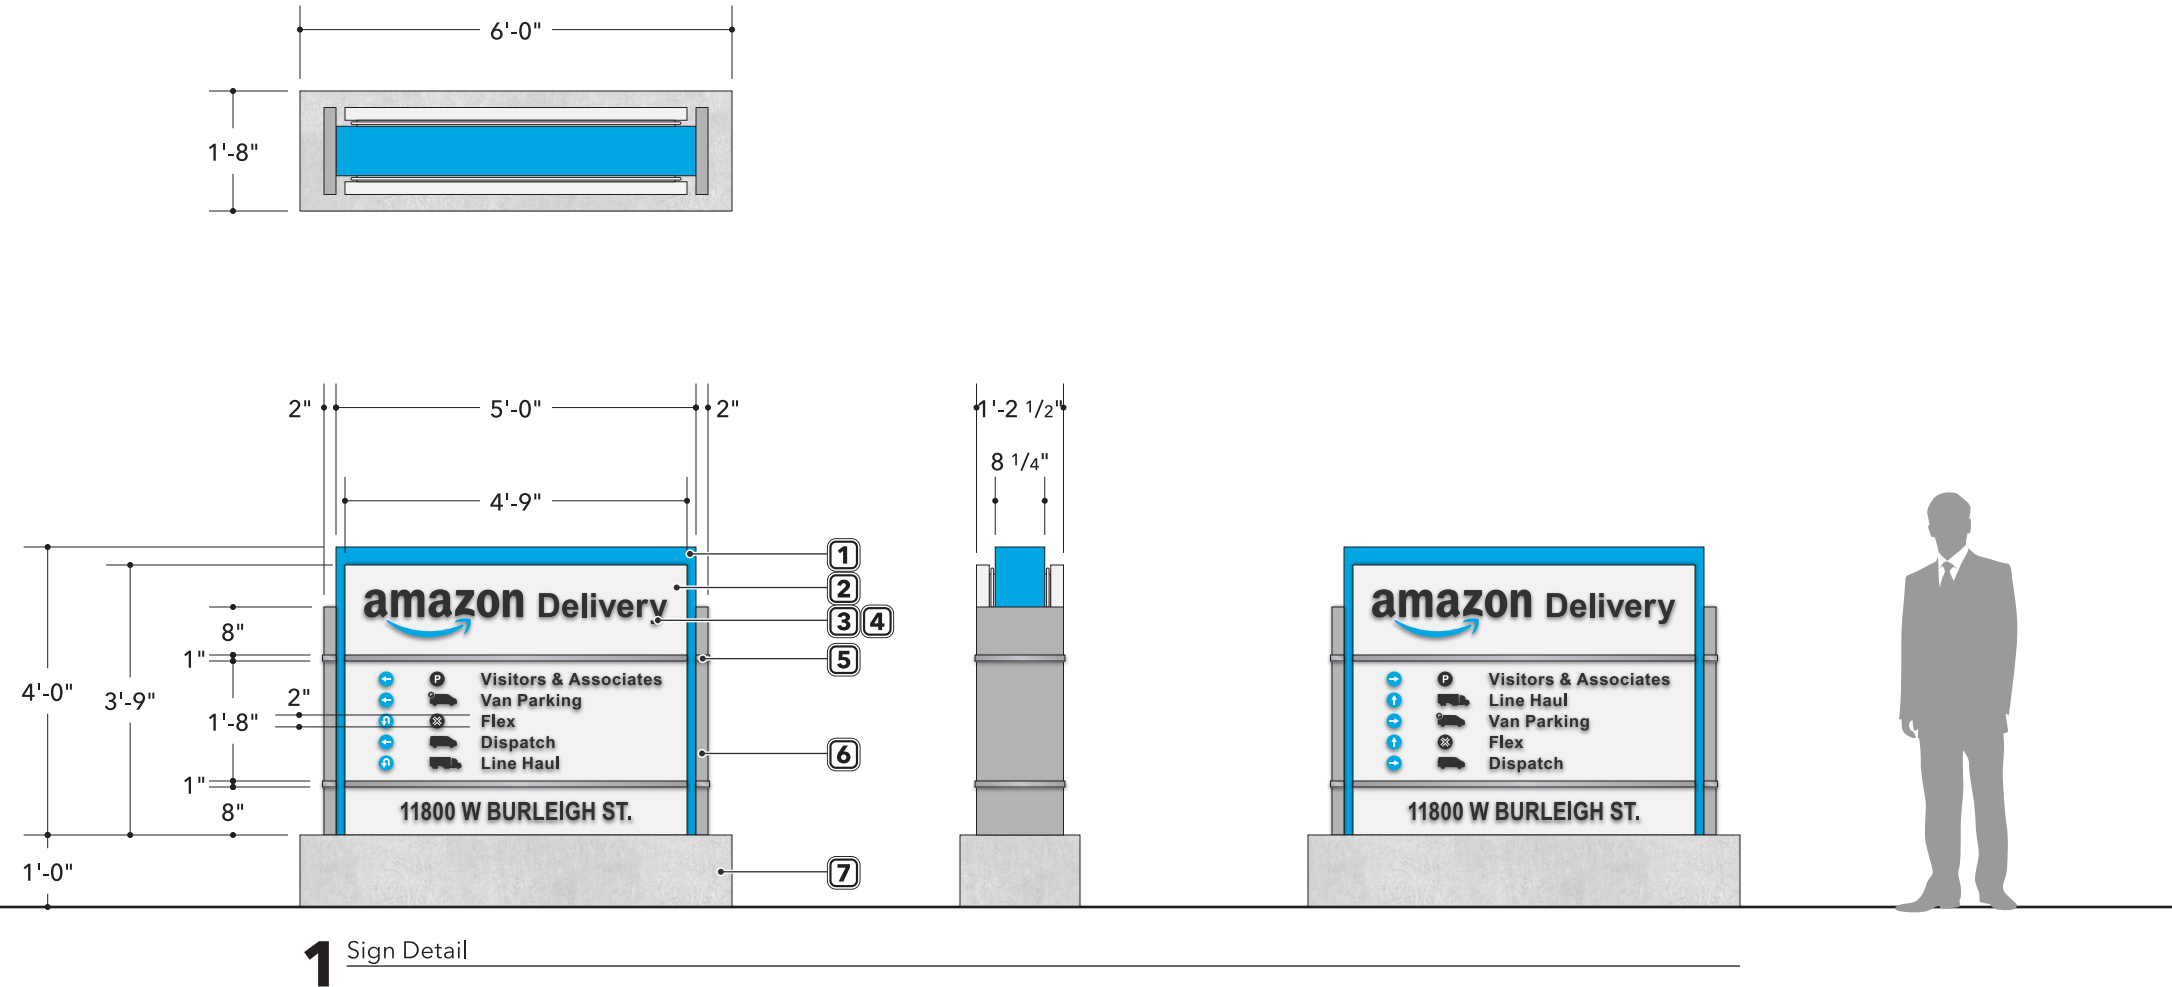

D/F LIT MONUMENT

1 - CABINET

Material: Fabricated Aluminum
Color: Paint to Match PMS 2995c Blue, Satin Finish – ■

2 - LIT CABINET

Illumination: Internal White LEDs, Recessed White LED Border Tubing Around Perimeter of Cabinet
Material: Fabricated Aluminum
Color: Paint White, Satin Finish – □ |

3 - GRAPHICS

Material: Push-Thru Acrylic, 1/4" Proud
Color: Clear, 2nd Surface Diffuser, 1st Surface 3M 3630-22 Black Vinyl – ■

4 - GRAPHICS

Material: Push-Thru Acrylic, 1/4" Proud
Color: Clear, 2nd Surface Diffuser, 1st Surface 3M 3630-147 Light European Blue Vinyl – ■

5 - DIVIDERS

Material: 1/4" Aluminum Bar Stock
Color: Paint Brushed Aluminum, Satin Finish – ■

6 - COLUMNS

Material: Fabricated Aluminum
Color: Paint to Match PMS 421c Gray, Satin Finish – ■

7 - BASE

Material: Cast In Place Concrete