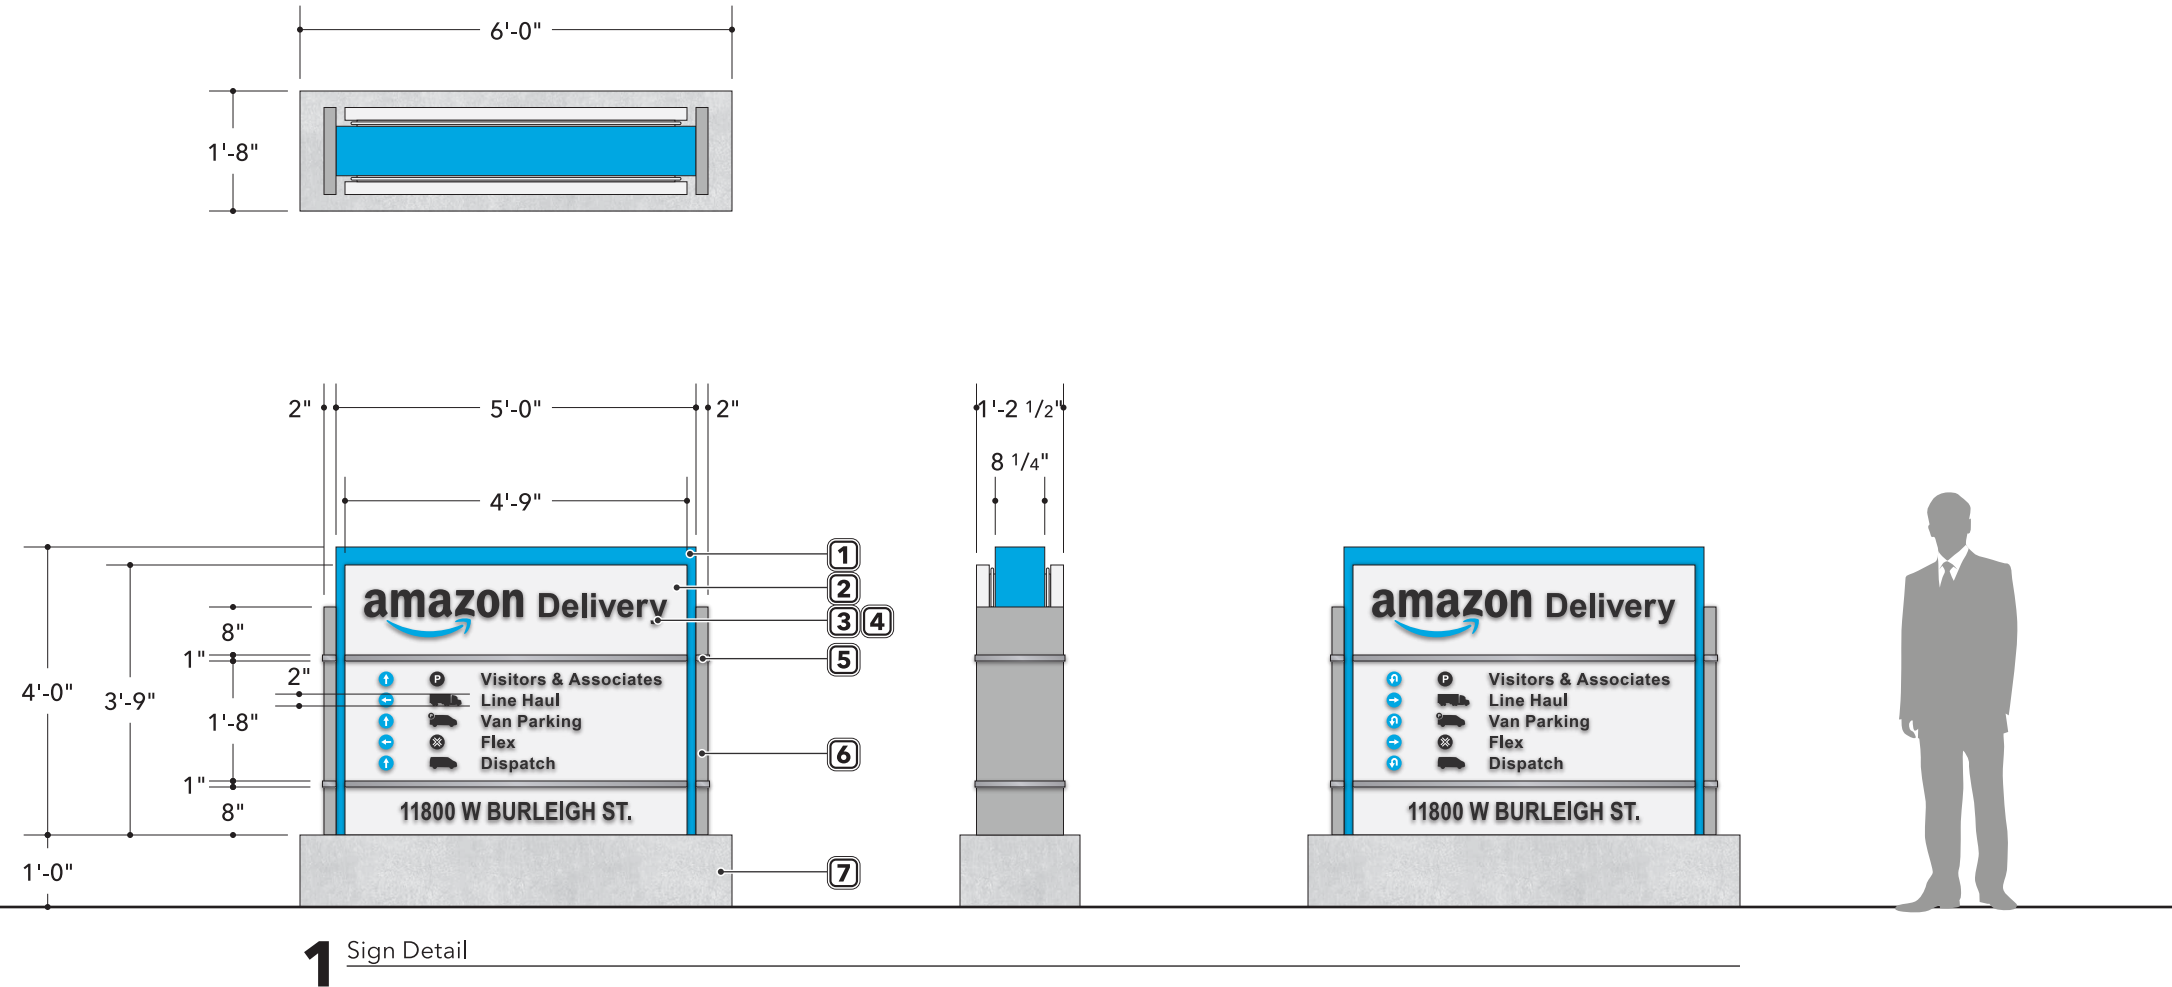

D/F LIT MONUMENT

1 - CABINET

Material: Fabricated Aluminum
Color: Paint to Match PMS 2995c Blue, Satin Finish – ■

2 - LIT CABINET

Illumination: Internal White LEDs, Recessed White LED Border Tubing Around Perimeter of Cabinet
Material: Fabricated Aluminum
Color: Paint White, Satin Finish – □ |

3 - GRAPHICS

Material: Push-Thru Acrylic, 1/4" Proud
Color: Clear, 2nd Surface Diffuser, 1st Surface 3M 3630-22 Black Vinyl – ■

4 - GRAPHICS

Material: Push-Thru Acrylic, 1/4" Proud
Color: Clear, 2nd Surface Diffuser, 1st Surface 3M 3630-147 Light European Blue Vinyl – ■

5 - DIVIDERS

Material: 1/4" Aluminum Bar Stock
Color: Paint Brushed Aluminum, Satin Finish – ■

6 - COLUMNS

Material: Fabricated Aluminum
Color: Paint to Match PMS 421c Gray, Satin Finish – ■

7 - BASE

Material: Cast In Place Concrete