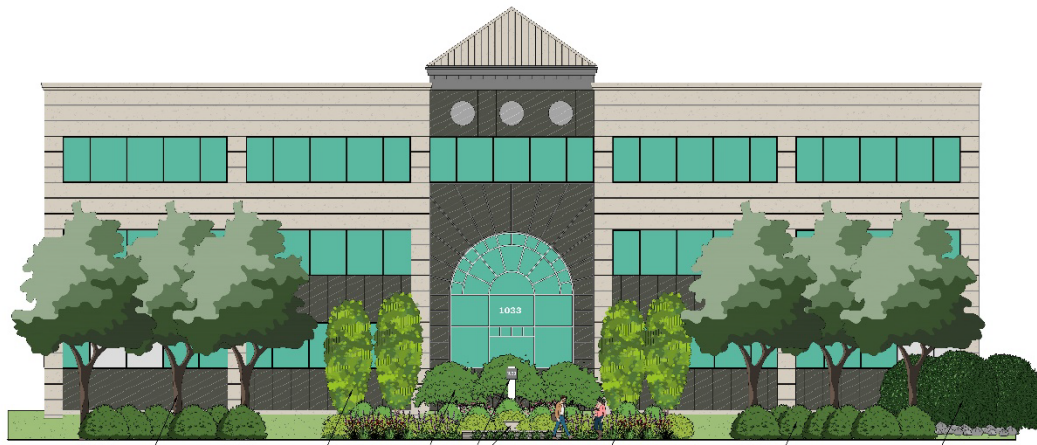

2025.04.07

JL SERRY

EX-1

20658

- Princeton Sentry Maidenhair Tree
- Firespire American Hornbeam
- Tina Crabapple
- Existing Sign and Urn
- Mix of Low Shrubs and Perennials
- Jewell Bush Honeysuckle
- Existing Boxwoods

LANDSCAPE ELEVATION RENDER
GI ASSOCIATES - MAYFAIR IMPROVEMENTS
1033 N. MAYFAIR RD
WALWATOSA, WI 53226