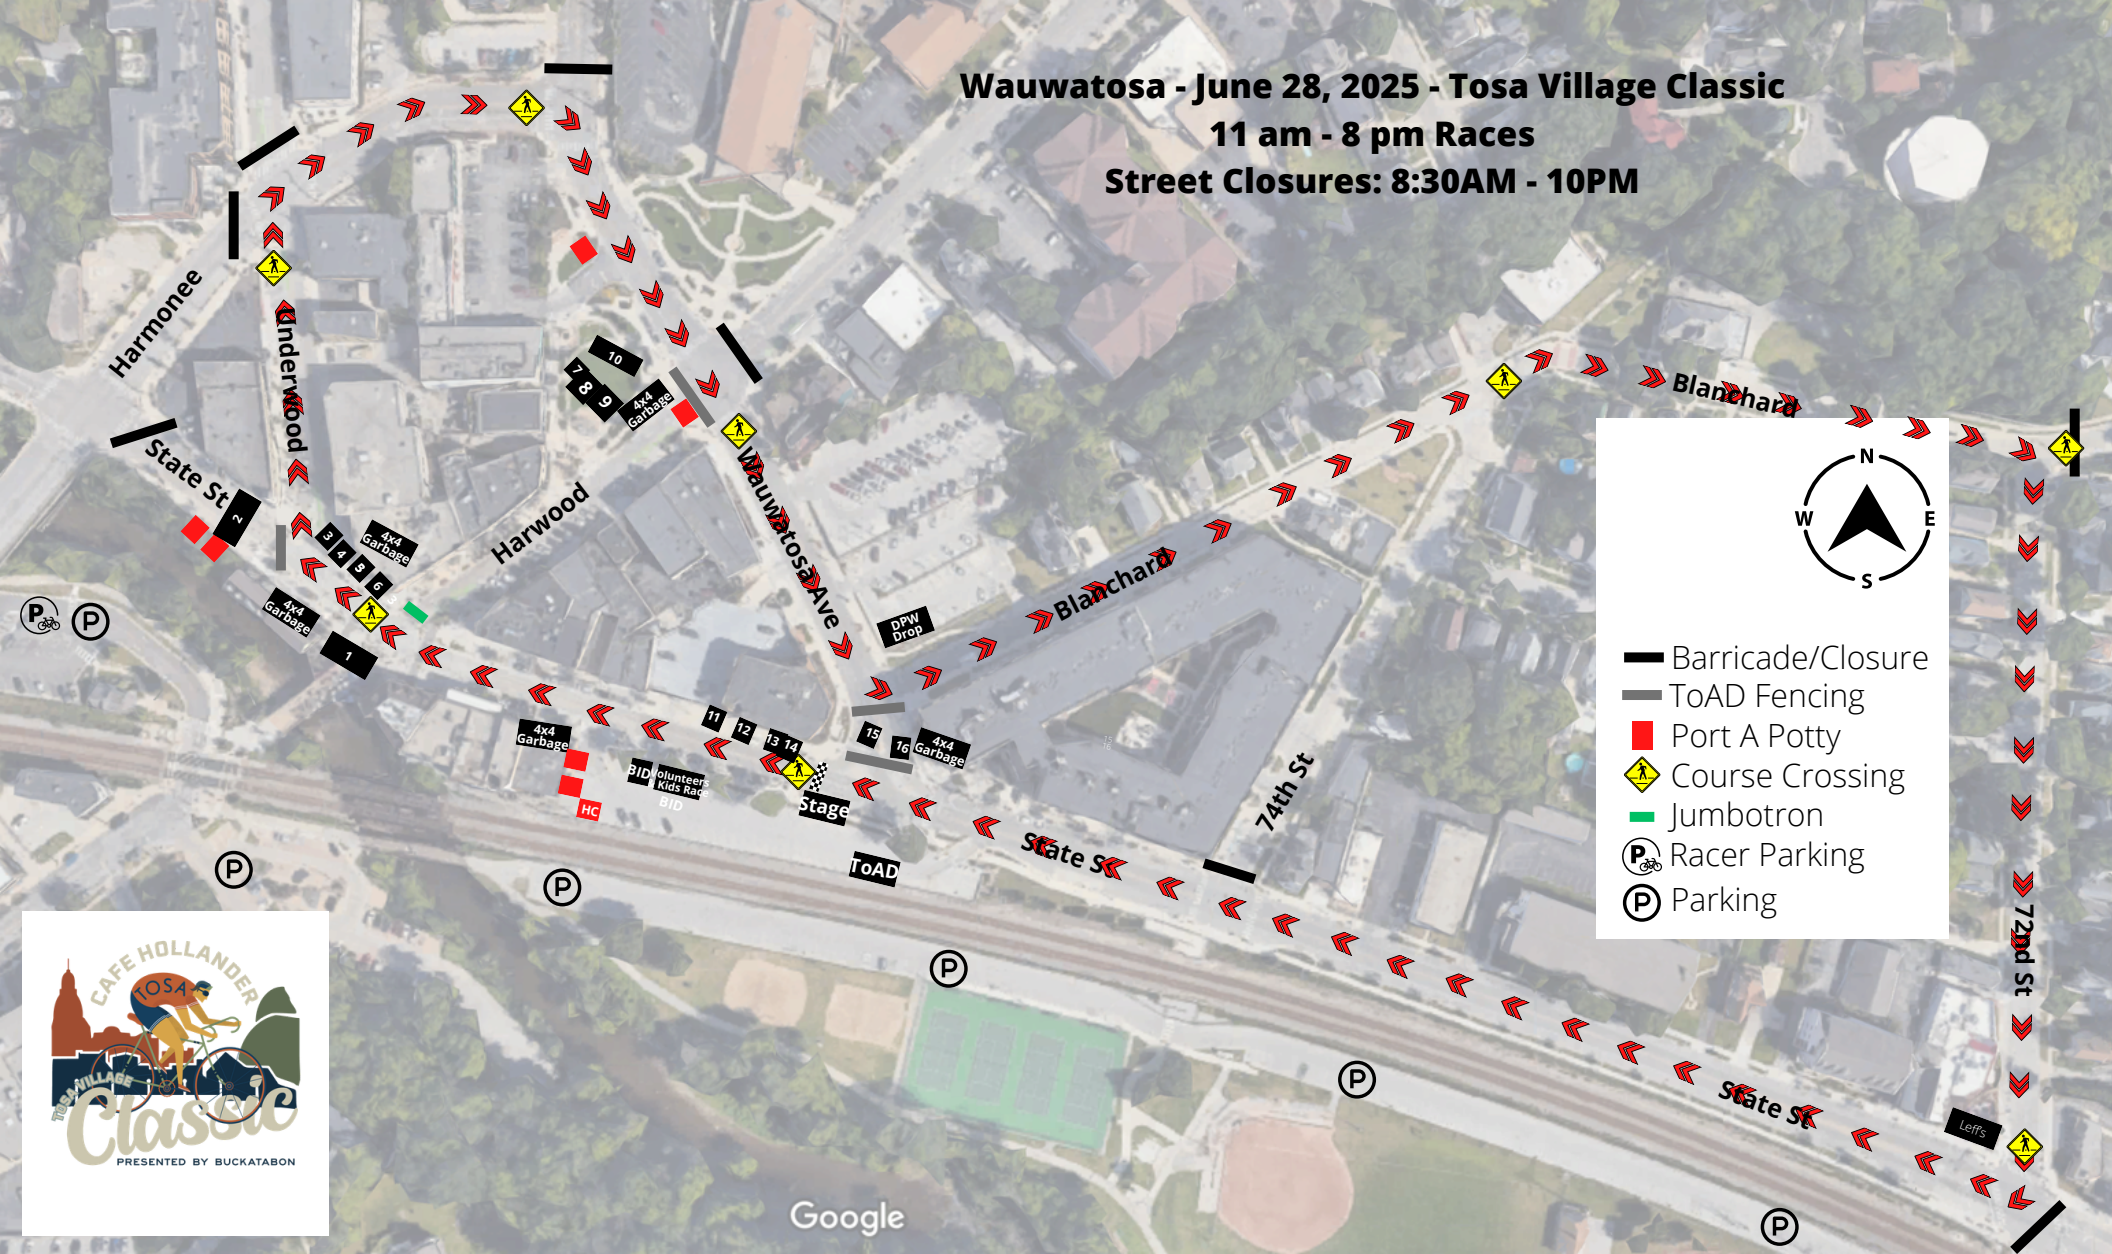

# Wauwatosa - June 28, 2025 - Tosa Village Classic

11 am - 8 pm Races

Street Closures: 8:30AM - 10PM

Parking