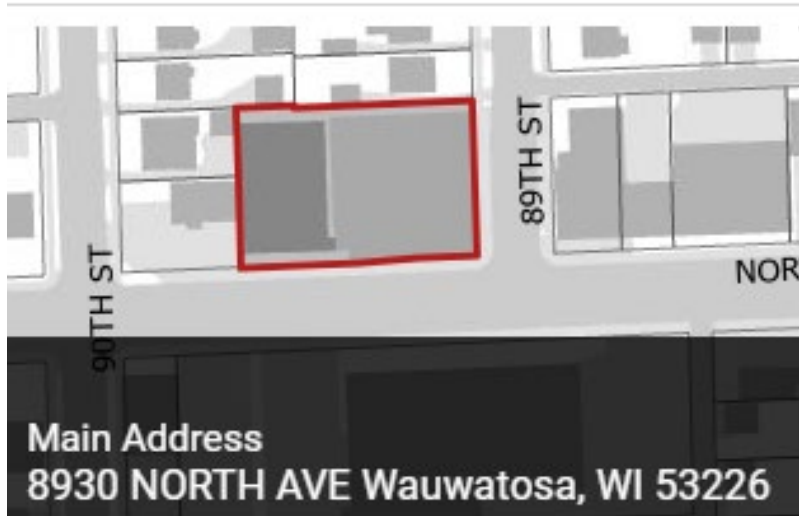

## Location

Applicant\*

Ray's Growler Gallery

D/B/A:\*

Ray's Bar

Date(s) & Time(s) of events:\*

Sunday, May 18th from 1-4pm for our  
Rosé Wine Fest